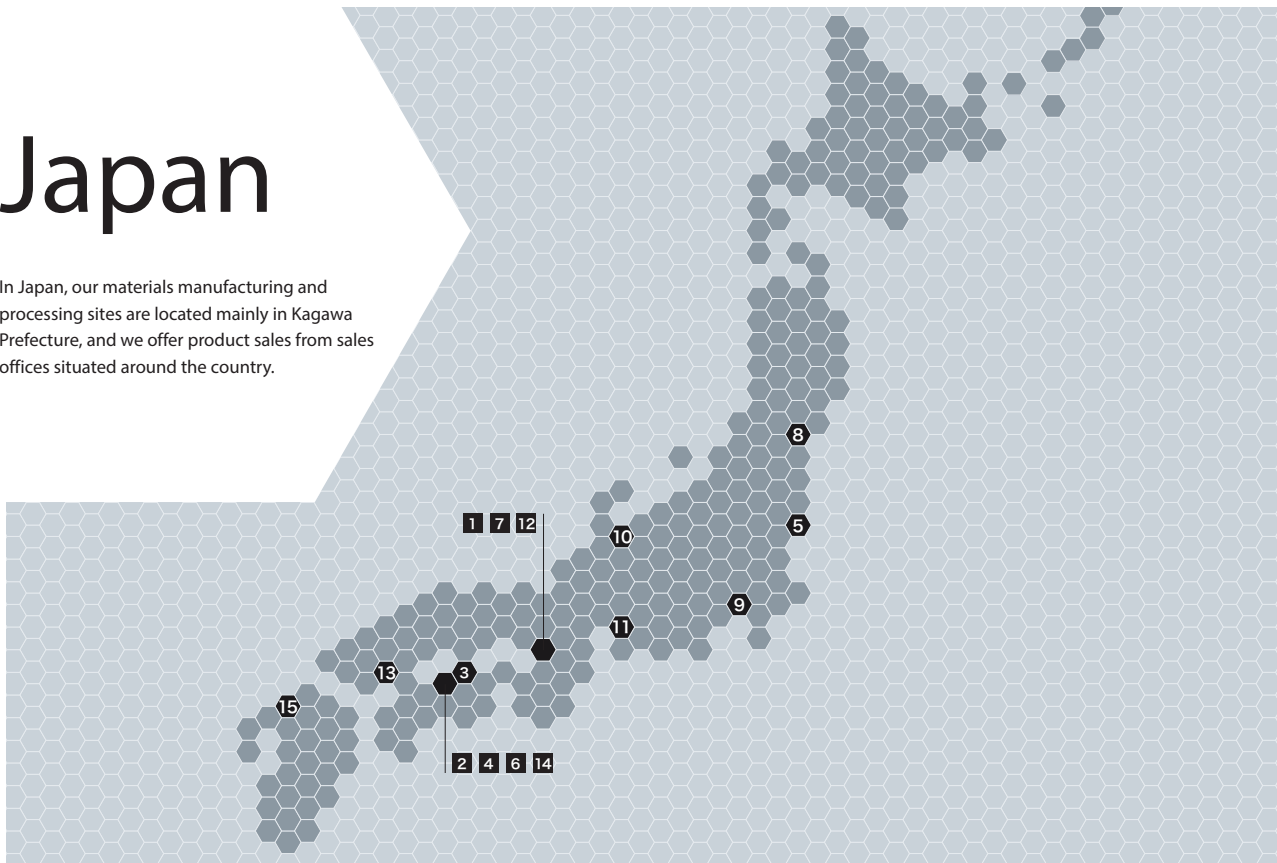

Japan

In Japan, our materials manufacturing and processing sites are located mainly in Kagawa Prefecture, and we offer product sales from sales offices situated around the country.

1 TOYO TANSO CO., LTD.